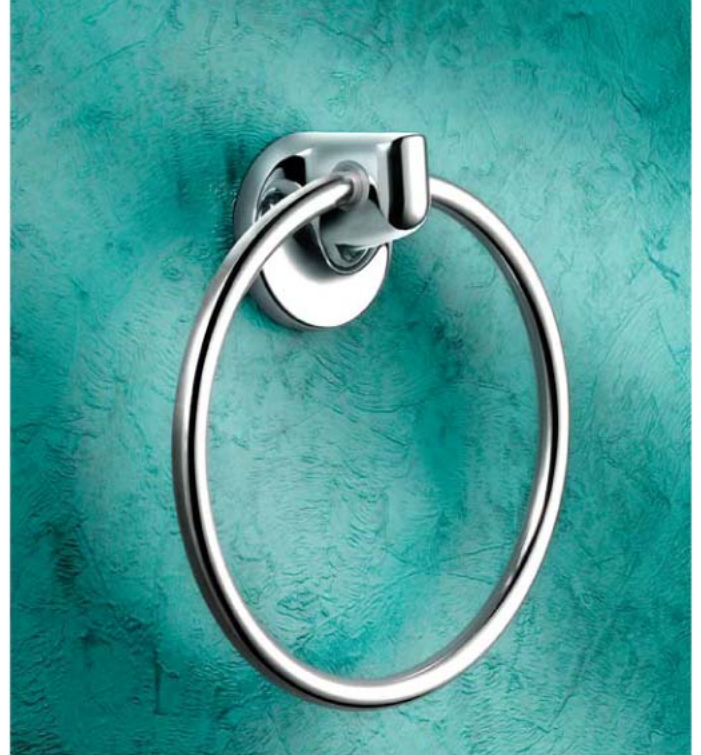

Solar Accessories

Solar range provides unity with its rounded lines in the bathrooms. With integration of chrome plated body and glass, the series offers practical products that enhance functionality. From WC Brush holder to soap dish and roll holders to towel ring, the Solar range makes an ideal choice for contemporary bathrooms.

A44591 Shelf
• Security glass

A44592 Soap Dish
• Glass

A44593 Toothbrush Holder
• Glass

A44594 Towel Ring

A44595 Towel Holder (580 mm)

A44596 Bathrobe Holder
• Double

A44597 Roll Holder
• With cover

A44598 Roll Holder
• Without cover

A44599 WC Brush Holder
• With cover
• Glass

• 5 year warranty is offered for Solar Accessories.

Marin Accessories

Marin range calls for all kinds of taste with its curved lines, and is also distinctive among other accessories with two different set alternatives offered with specially designed packagings. The series is extremely economical as well.

A44940
Shelf
• Security glass

A44941
Soap Dish
• Glass

A44942
Toothbrush Holder
• Glass

A44943
Towel Ring

A44944
Towel Holder (490 mm)

A44945
Roll Holder
• With cover

A44946
Roll Holder
• Without holder

A44947
Bathrobe Holder